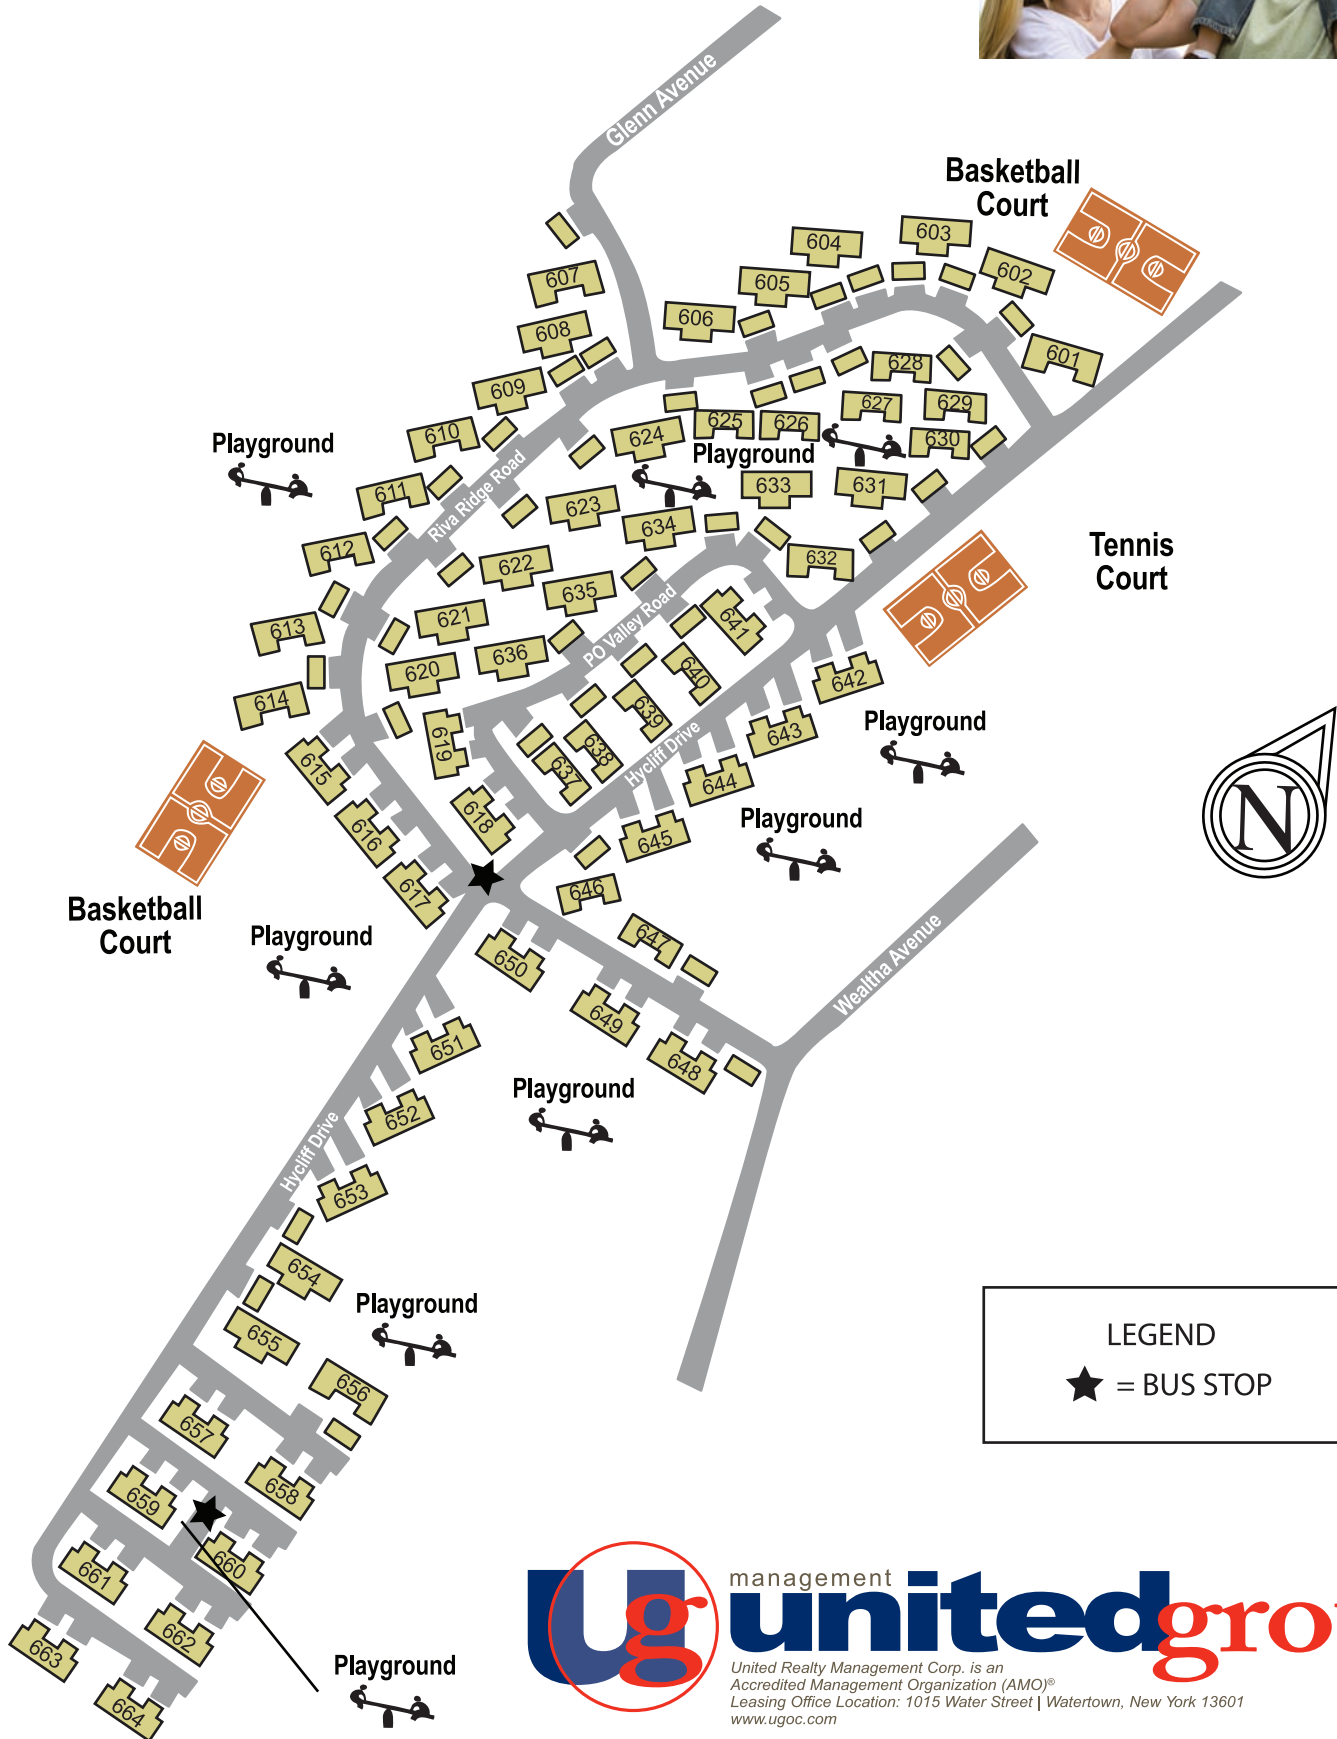

Trustcott Terrace

Wealtha Avenue/Hycliff Drive
Watertown, New York 13601

LEGEND
★ = BUS STOP