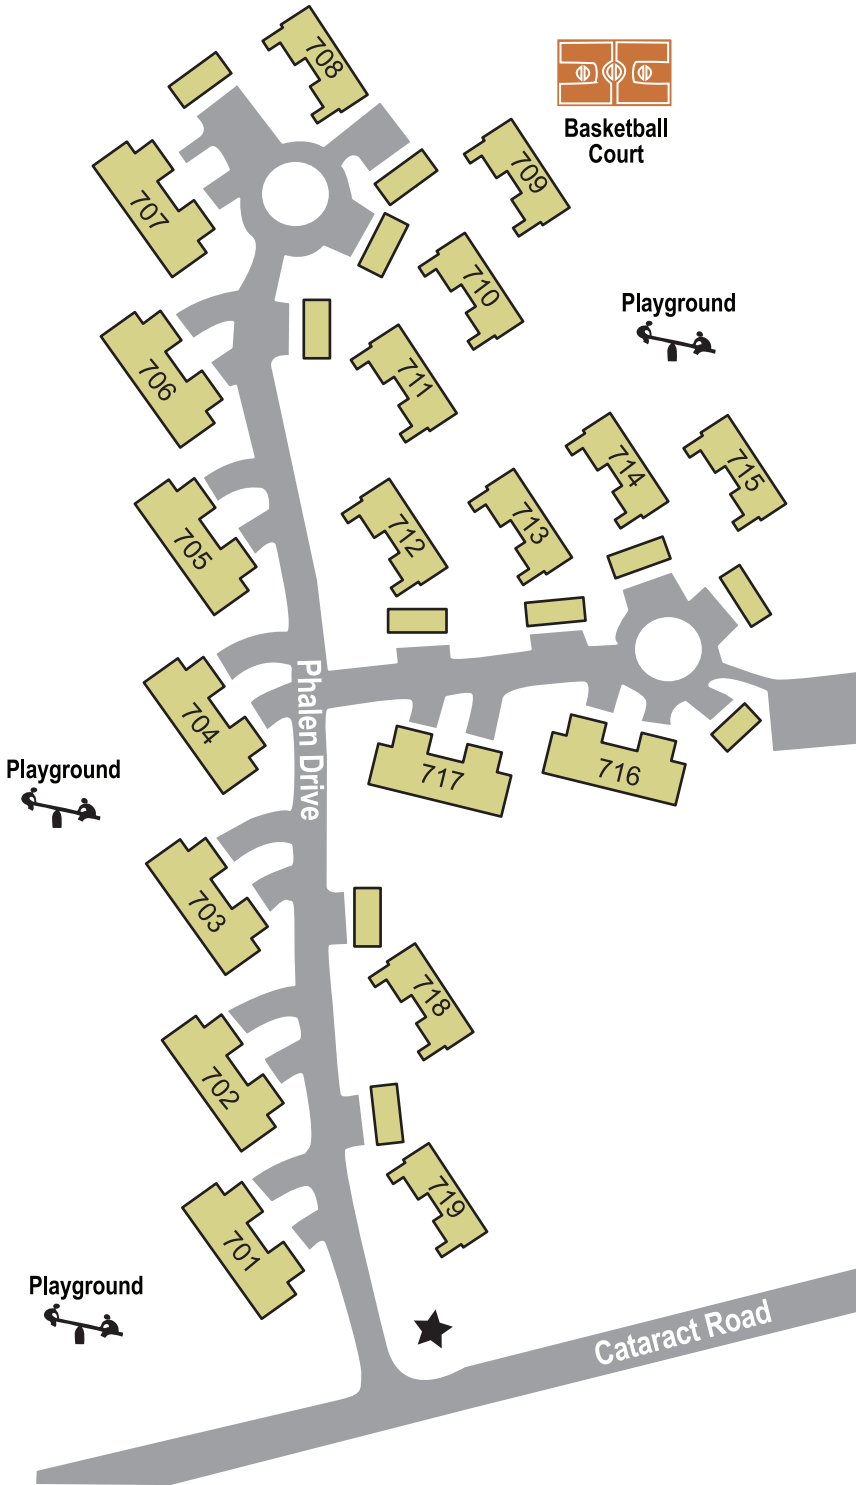

# Deer River Estates

Phalen Drive and Cataract Road  
Village of Copenhagen, New York 13619

Basketball Court

Playground

LEGEND

★ = BUS STOP