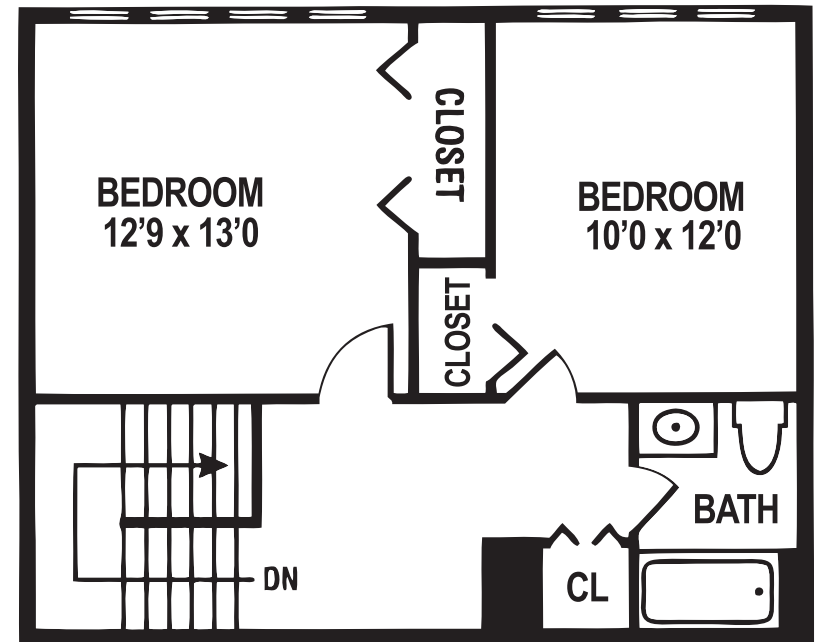

THE NORTH COUNTRY'S
PREMIER HOUSING OPTION

SECOND FLOOR

Two Bedroom Townhouse
2BR / 1-1/2 BA | 1,034 square feet