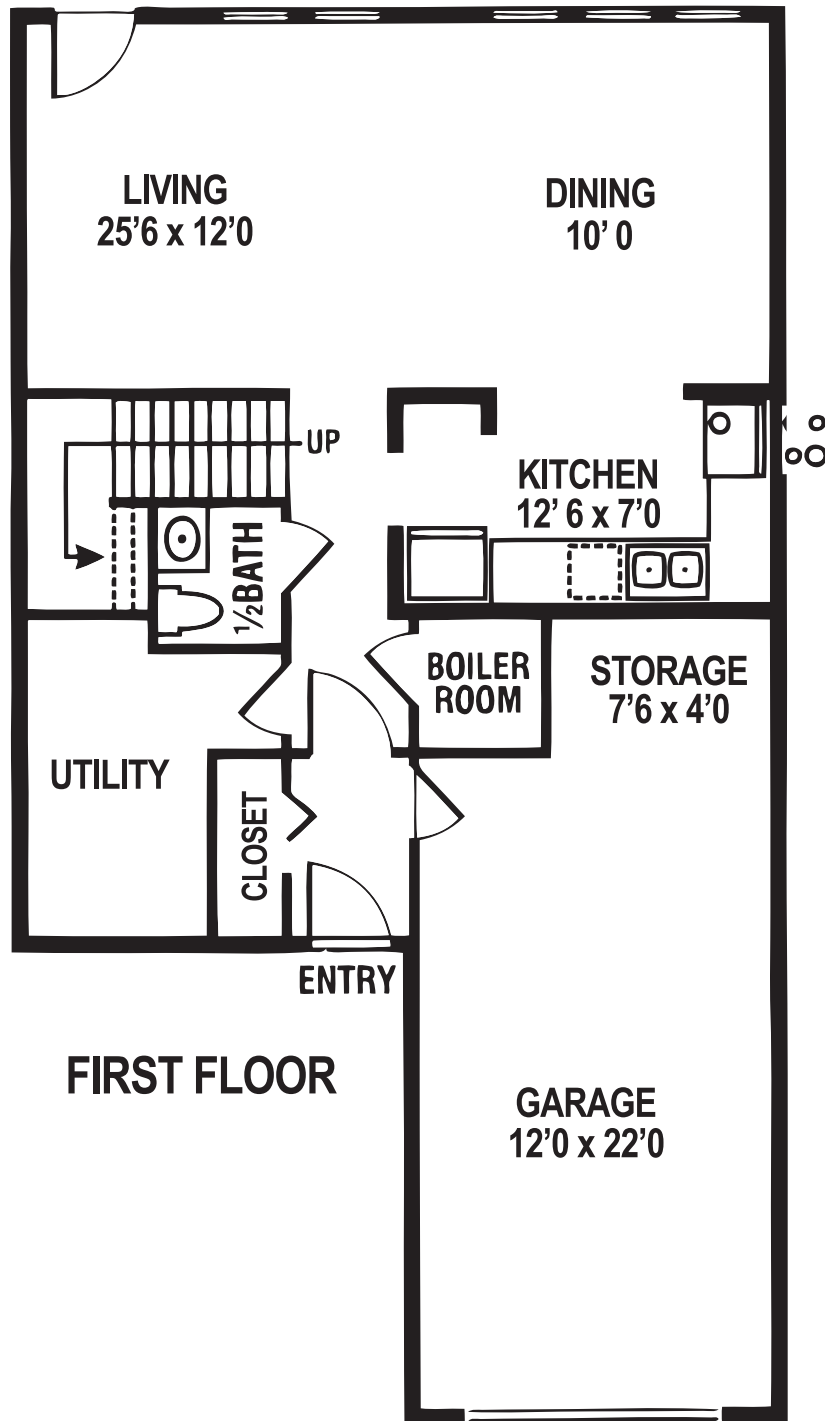

THE NORTH COUNTRY'S
PREMIER HOUSING OPTION

SECOND FLOOR

Two Bedroom Townhouse
2BR / 1-1/2 BA | 1,034 square feet