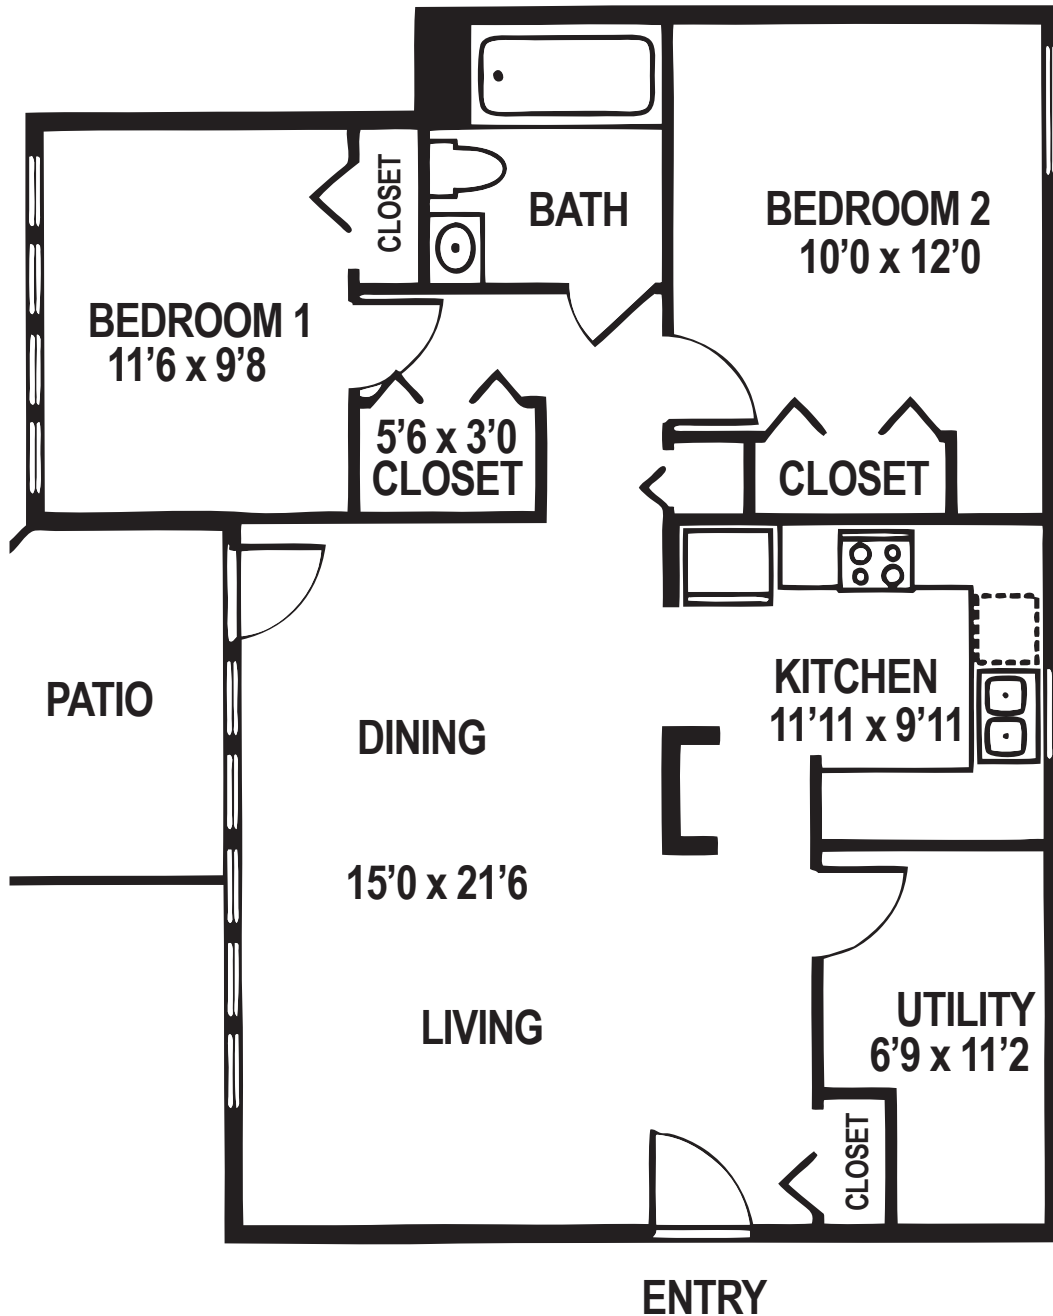

THE NORTH COUNTRY'S  
PREMIER HOUSING OPTION

**Two Bedroom Garden Style**

2BR / 1BA | 1,002 square feet