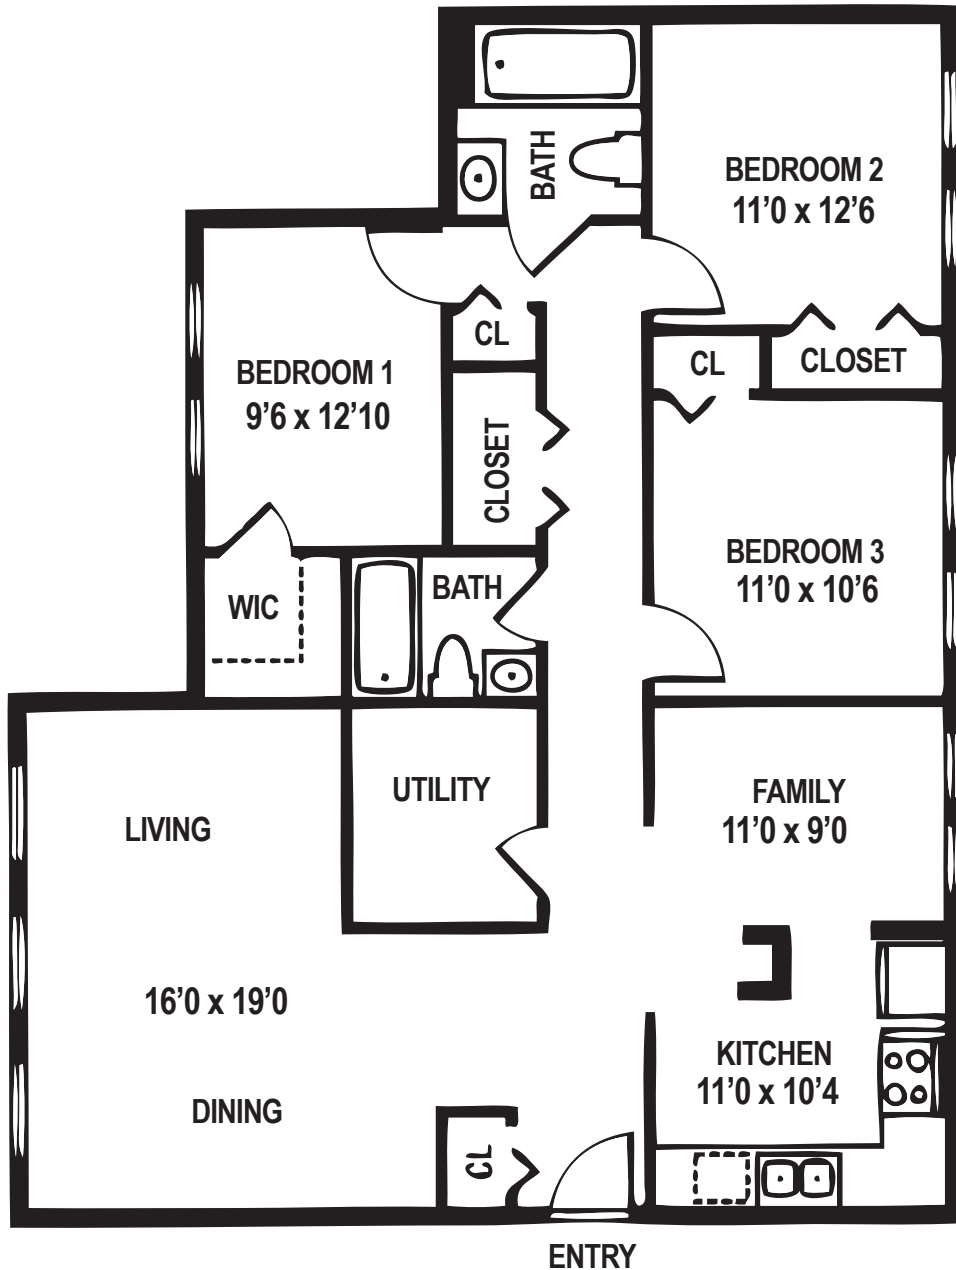

THE NORTH COUNTRY'S PREMIER HOUSING OPTION

Three Bedroom Garden Style
3BR / 2BA | 1,173 square feet