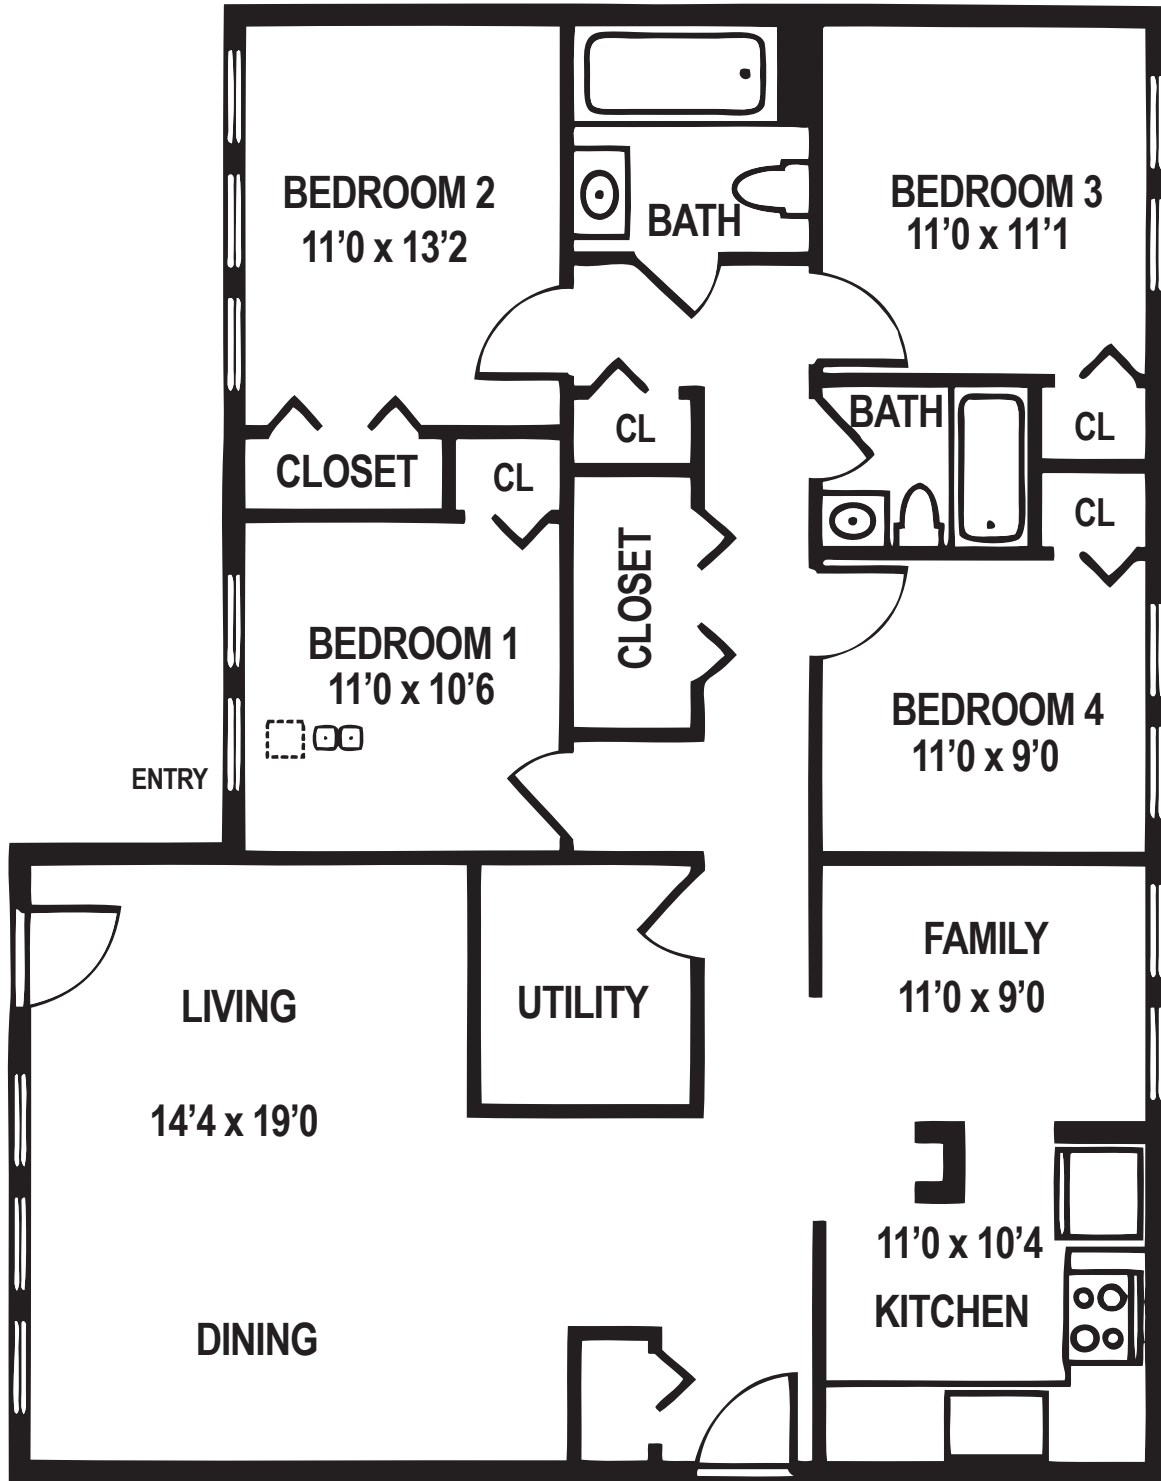

THE NORTH COUNTRY'S PREMIER HOUSING OPTION

Four Bedroom Garden Style
4BR / 2 BA | 1,290 square feet